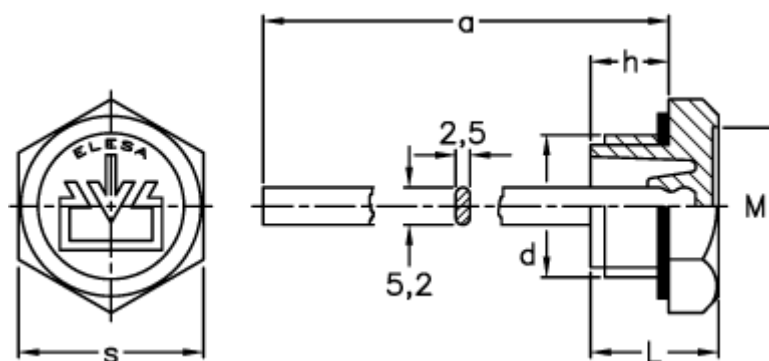

Data Sheet

Article number: 2311059515

Description: E+G Oil fill plug, w/breather hole
TCD.25x1,5+a, black

Measures

a	= 195
d	= M25x1,5
h	= 12
L	= 20
M	= 25.0
s	= 32

Tightening torque N m = 10 til 12